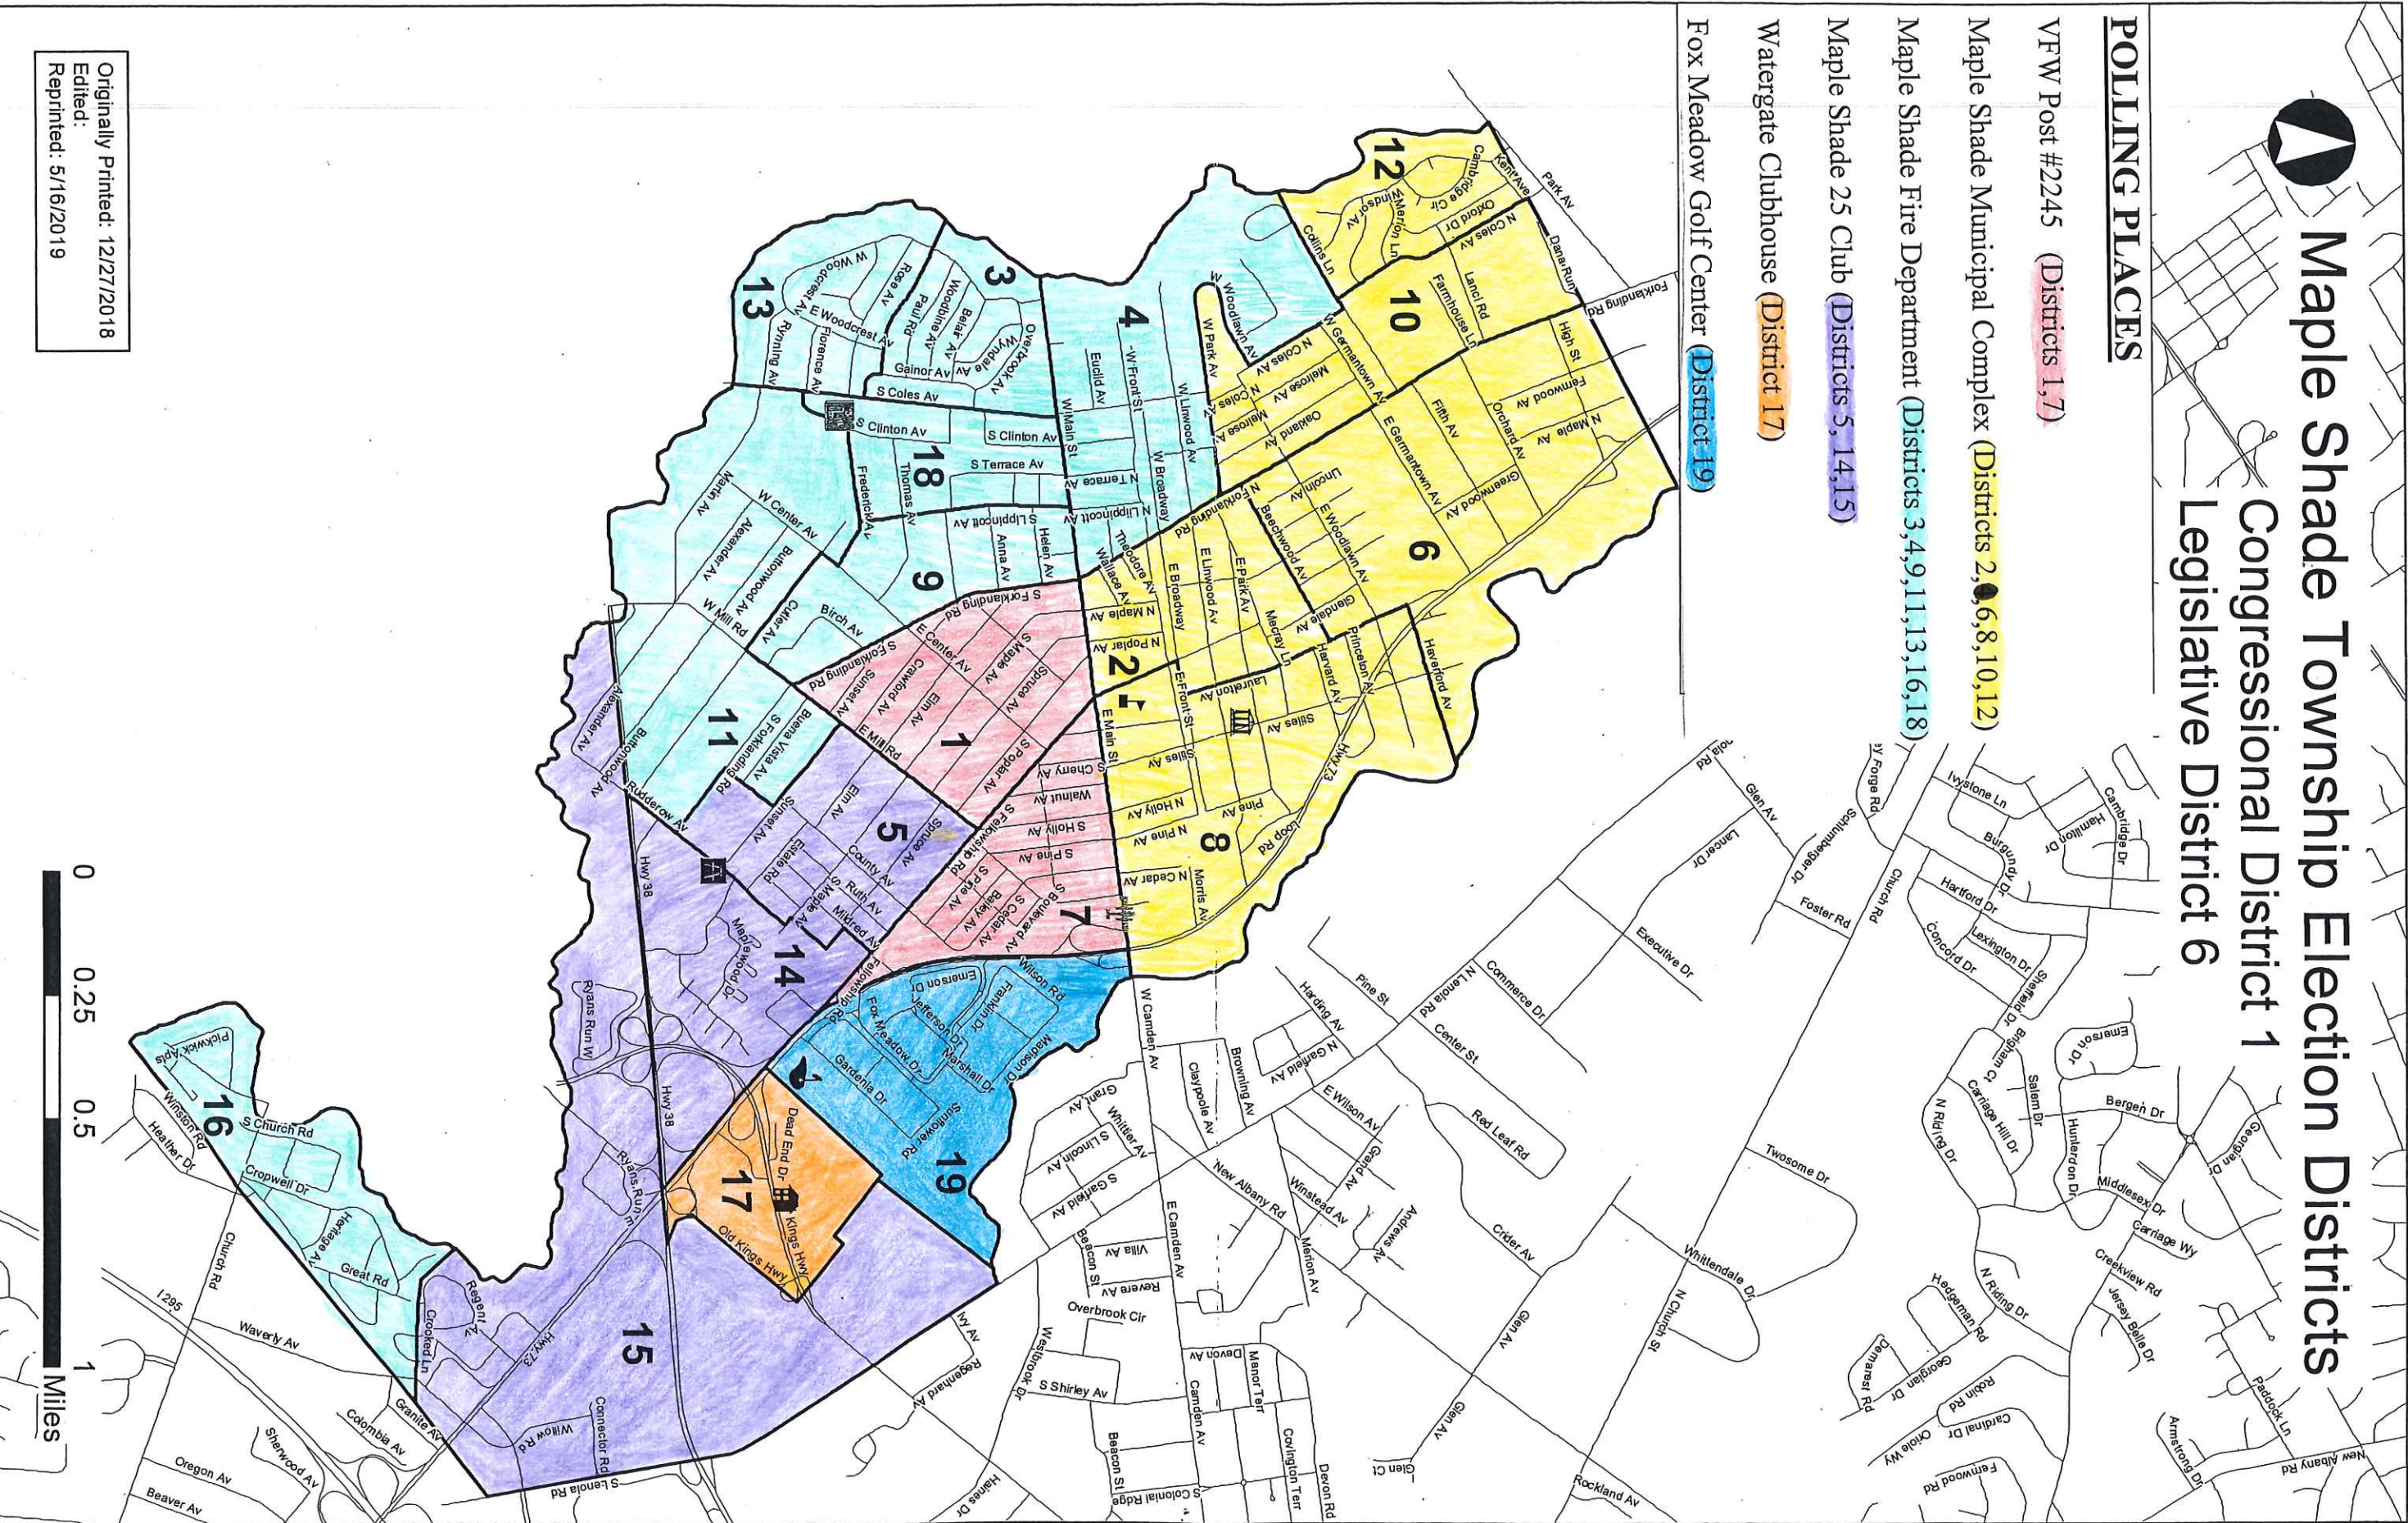

Maple Shade Township Election Districts

Congressional District 1

Legislative District 6

POLLING PLACES

- VFW Post #2245 (Districts 1,7)
- Maple Shade Municipal Complex (Districts 2,6,8,10,12)
- Maple Shade Fire Department (Districts 3,4,9,11,13,16,18)
- Maple Shade 25 Club (Districts 5,14,15)
- Watergate Clubhouse (District 17)
- Fox Meadow Golf Center (District 19)

Originally Printed: 12/27/2018
 Edited:
 Reprinted: 5/16/2019